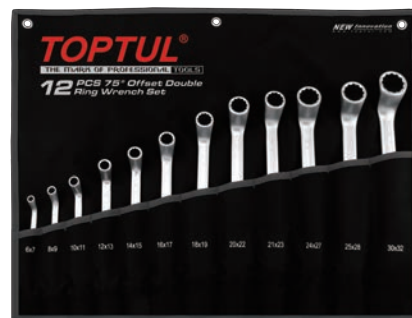

**// METAL BOX** **8PCS**  
75° Offset Double Ring Wrench Set

**TOPTUL**  
Double Ring Wrench 75° Offset

ITEM NO.		Satin Chrome Finished	
Satin	CONTENTS		6 (SET)
<b>GAAD0807</b>	<b>8 AAEI0607~2022</b> 6x7, 8x9, 10x11, 12x13, 14x15, 16x17, 18x19, 20x22		
METAL CASE: W370 x D154 x H50 (mm)			

**// POUCH BAG - GREEN** **★10PCS**  
75° Offset Double Ring Wrench Set

**// POUCH BAG - GREEN**  
75° Offset Double Ring Wrench Set

ITEM NO.		Satin Chrome Finished	
Satin	CONTENTS		6 (SET)
<b>GRAI1001</b>	<b>10 AAEI0607~2427</b> 6x7, 8x9, 10x11, 12x13, 14x15, 16x17, 18x19, 20x22, 21x23, 24x27		

ITEM NO.		Satin Chrome Finished	
Satin	CONTENTS		6 (SET)
<b>GAAA0810</b>	<b>8 AAEI0607~2022</b> 6x7, 8x9, 10x11, 12x13, 14x15, 16x17, 18x19, 20x22		

ITEM NO.		Satin Chrome Finished	
Satin	CONTENTS		6 (SET)
<b>GAAA1204</b>	<b>12 AAEI0607~3032</b> 6x7, 8x9, 10x11, 12x13, 14x15, 16x17, 18x19, 20x22, 21x23, 24x27, 25x28, 30x32		

**// POUCH BAG - BLACK** **★10PCS**  
75° Offset Double Ring Wrench Set

**// POUCH BAG - BLACK**  
75° Offset Double Ring Wrench Set

ITEM NO.		Satin Chrome Finished	
Satin	CONTENTS		6 (SET)
<b>GPCI1001</b>	<b>10 AAEI0607~2732</b> 6x7, 8x9, 10x11, 12x13, 14x15, 16x17, 18x19, 21x23, 22x24, 27x32		