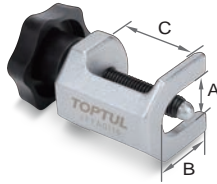

Windshield Wiper Arm Puller

CR-MO

- Designed for removing windshield wiper arm
- Avoid damage to the bodywork and wiper assembly
- Simple hook feet can easy access in confined spaces
- With adjustment knob for quickly operation

ITEM NO.	Jaw Size A (mm)	B (mm)	C (mm)	Thread (mm)	Pin (mm)	Box	Set
JFFA0116	15.5	23.4	28	M8 x 1.25 x 48	12	6	72

Windshield Wiper Arm Remover

CR-MO

- Designed for removing windshield wiper arm
- Adjustable arms makes a tricky task easier without risk of damage to the wiper arm
- With adjustment knob for quick operation without additional tools
- Spindle end with brass cap to prevent damage to thread

ITEM NO.	CUP DIAMETER (mm)	LIFTING CAPACITY (kg)	Box	Set
JJBD1112	120	40	6	48

Double Vacuum Suction Cup Lifter with Flexible Head

- Sturdy plastic handle with two rubber suction cups
- Adjustable handle design for curved surface
- Ideal for transporting and positioning of windshields during fitting

5PCS

Handy Remover Set

- For plastic upholstery fasteners
- Place tool under edge of door panel and insert into fastener as fast as possible, and then simply pry up
- Large support area to protect clips and pad