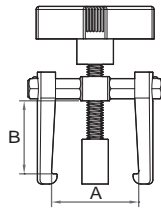

Windshield Wiper Arm Puller

CR-MO

- Designed for removing windshield wiper arm
- Avoid damage to the bodywork and wiper assembly
- Simple hook feet can easy access in confined spaces
- With adjustment knob for quickly operation

ITEM NO.	Jaw Size A (mm)	B (mm)	C (mm)	Thread (mm)	Pin (mm)	Box	Set
JFFA0116	15.5	23.4	28	M8 x 1.25 x 48	12	6	72

Windshield Wiper Arm Remover

CR-MO

- Designed for removing windshield wiper arm
- Adjustable arms makes a tricky task easier without risk of damage to the wiper arm
- With adjustment knob for quick operation without additional tools
- Spindle end with brass cap to prevent damage to thread

ITEM NO.	A min. / max. (mm)	B (mm)	Thread (mm)	Box	Set
JFFB0142	15 - 42	37	M8 x 1.25 x 43	6	72

Single Vacuum Suction Cup Lifter

- Sturdy plastic handle with rubber suction cup
- Suitable for flat and non-porous surface materials, e.g., glass, tiles, sheet metal, marble

ITEM NO.	CUP DIAMETER (mm)	LIFTING CAPACITY (kg)	Box	Set
JJBD2212	120	65	4	8

4PCS

Windshield Removal Tool Set

- A specific tool set for easy and safe removal of any style of windshield including acutely angled ones
- Tool set includes a 72 feet triangle stainless cutting wire that can be cut to any desired length, 2 wire gripping handle and a wire feeder tool that can be piercing through the glue trim
- Made of expert quality tool steel with reinforced composite plastic handle