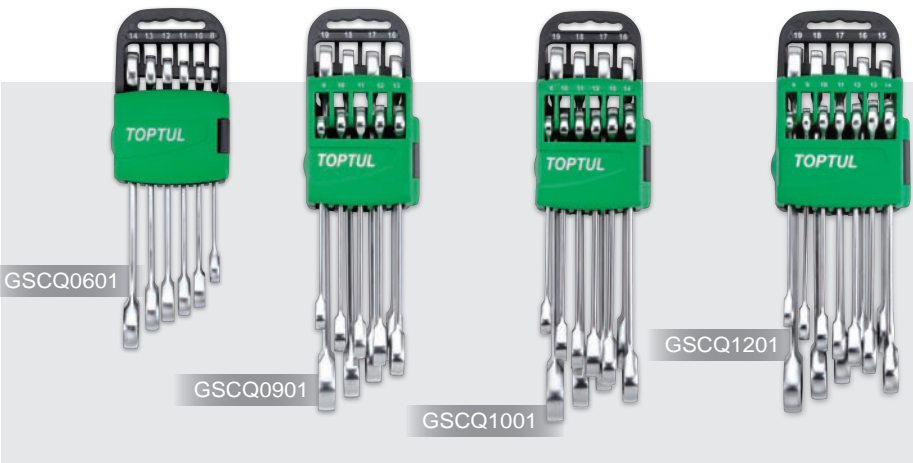

Pro-Series Ratchet Combination Wrench

- Chrome Vanadium Steel Material
- 72 teeth ratchet mechanism, 5° increments
- High torque & durable ratcheting performance
- Satin chrome plated finish
- In accordance to DIN ISO 691, DIN ISO 1711-1, ASME B107.100

POUCH BAG - BLACK 12PCS Ratchet Combination Wrench Set

ITEM NO.	CONTENTS	Satin Chrome Finished
GPAQ1202	12 AOAF0808~1919	10 (SET)

10PCS Pro-Series Ratchet Combination Wrench Set

ITEM NO.	CONTENTS	Satin Chrome Finished
GAAI1004	6 AOAF0808~1919 Pro-Series Ratchet Combination Wrenches 8, 10, 12, 13, 17, 19 mm 3 CANA0810~1619 Socket Adapter with Quick Release (For Ratchet Wrench) ■ 1/4" x ● 10mm, ■ 3/8" x ● 13mm, ■ 1/2" x ● 19mm 1 FTAB0810 Quick Change Bit Holder ○ 1/4" x ● 10mm	10 (SET)

BLOW CASE: W260 x D170 x H60 (mm)

STORAGE RACK - GREEN Pro-Series Ratchet Combination Wrench Set

- Ideal hanger design, suitable for most type of single or double hook
- Made of engineering material for oil-proof, impact resistance and extend the time of use
- Specific handy carry design for easy one-hand carry and storage

METAL BOX 8PCS Pro-Series Ratchet Combination Wrench Set

ITEM NO.	CONTENTS	Satin Chrome Finished
GAAD0810	8 AOAF0808~1919 8, 10, 11, 12, 13, 14, 17, 19	6 (SET)

METAL CASE: W370 x D154 x H50 (mm)